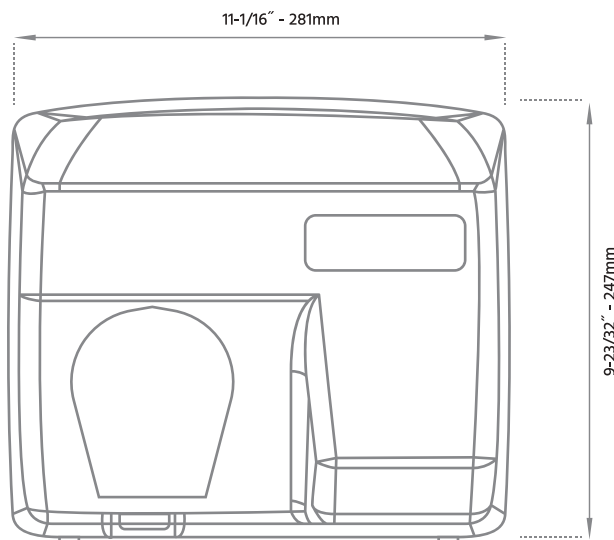

SIDE VIEW

DISTANCE FROM BOTTOM EDGE OF DRYER TO FLOOR

Men	47" (119 cm)
Women	44" (112 cm)
Children 8-10 years	35" (89 cm)
Children 11-13 years	38" (97 cm)
Children 14-16 years	44" (112 cm)
Disabled	36" (91 cm)

Drying Time Approximately 20-25 seconds

Sound Level 70±3 dB @ 1 m

Timing Protection 60 seconds auto shut off

Drip Proof IPX1

Isolation Class 1

Material Steel

Cover Finish Porcelain Enamelled Coating

Dimensions 281 mm (W) x 247 mm (H) x 212 mm (D)
[11-1/16" (W) x 9-23/32" (H) x 8-11/32" (D)]

ORDERING GUIDE

Model No.	Color	Watts	Volts Hz	Air Velocity LFM	Air Volume CFM	Noise dB	Dimensions (W x H x D) (mm/in.)	Weight (kg/lbs.)
RETRO+W110V RETRO+W240V	White	2200	110-120, 220-240	16000	202	70	281X247X212 (11X9X8)	6.8/15
RETRO+C110V RETRO+C240V	Chrome	2200	110-120, 220-240	16000	202	70	281X247X212 (11X9X8)	6.8/15