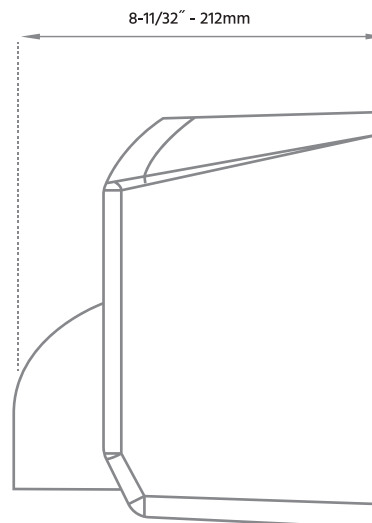

SIDE VIEW

DISTANCE FROM BOTTOM EDGE OF DRYER TO FLOOR

Men	47" (119 cm)
Women	44" (112 cm)
Children 8-10 years	35" (89 cm)
Children 11-13 years	38" (97 cm)
Children 14-16 years	44" (112 cm)
Disabled	36" (91 cm)